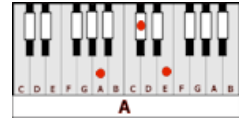

FISHIN IN THE DARK – Nitty Gritty Dirt Band (D)

GUITAR / KEYBOARD CHORDS:

D= xxo232

G= 320003

A= xo222o

INTRO: D

D

Lazy yeller moon coming up tonight shinin' through the trees

G

Crickets are singin' and the lightning bugs are floating on the breeze **D** Baby get ready

D

Cross the field where the crick turns back by the old stump road

G

I'm gonna to take you to a special place that nobody knows **D** Baby get ready **A** Ooo ooo ooo