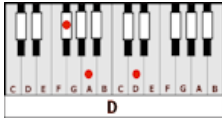

FISHIN IN THE DARK – Nitty Gritty Dirt Band (D)

GUITAR / KEYBOARD CHORDS:

D= xxo232

G= 320003

A= xo222o

INTRO: D

D

Lazy yeller moon coming up tonight shinin' through the trees

G

Crickets are singin' and the lightning bugs are floating on the breeze **D** Baby get ready

D

Cross the field where the crick turns back by the old stump road

G

I'm gonna to take you to a special place that nobody knows **D** Baby get ready **A** Ooo ooo ooo